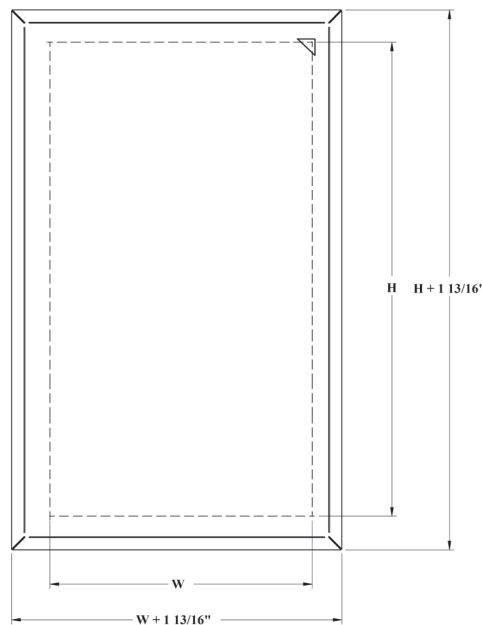

PROJECT DATA

PROJECT NAME:	QTY	W	H	OPTIONS
ARCHITECT:				
DEALER:				
CONTRACTOR:				
LOCATION:	SPECIAL INSTRUCTIONS:			
DATE:				
TAGGING INSTRUCTIONS:	SUBMITTAL APPROVAL: (signature or stamp)