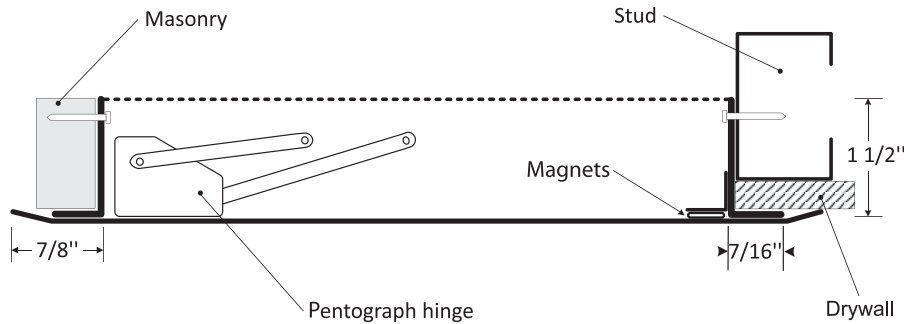

ICYNENE ATTIC HATCH

ICY

INSTALLATION

DIMENSIONS AND APPEARANCE

DOOR SIZE W x H inches (MM)	NUMBER OF MAGNETS	WEIGHT	
		LBS	KG
22 x 30 (558 x 762)	4	17	7.7
22 x 36 (558 x 914)	4	19	8.6
Rough ceiling opening is door size + 1/4" or + 6mm			

LEED ready: This product contributes to LEED® credits.

DESCRIPTION AND MATERIAL SPECIFICATION

- Material:** 16 gauge cold rolled steel
- Hinge:** concealed, pentograph hinge design
- Magnets:** Neodyme 1/2" x 1/2" x 1/8"
- Security:** Security cable*
- Finish:** high quality white powder coat
- Packaging:** individually wrapped, 1 per box